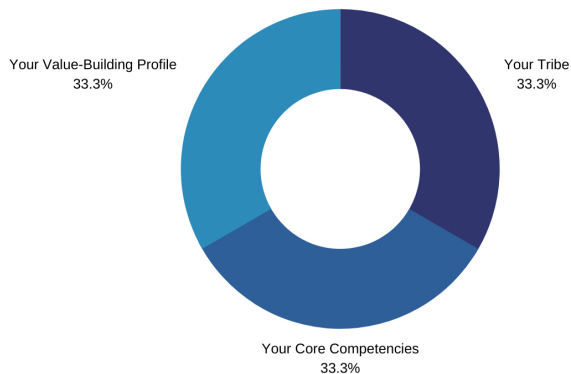

The Ontology of Value™ Career Transition Program is an intensive online workshop tailor-made for active professionals who seek a change in their careers.

We will help you determine your professional identity and embark on your new career path!